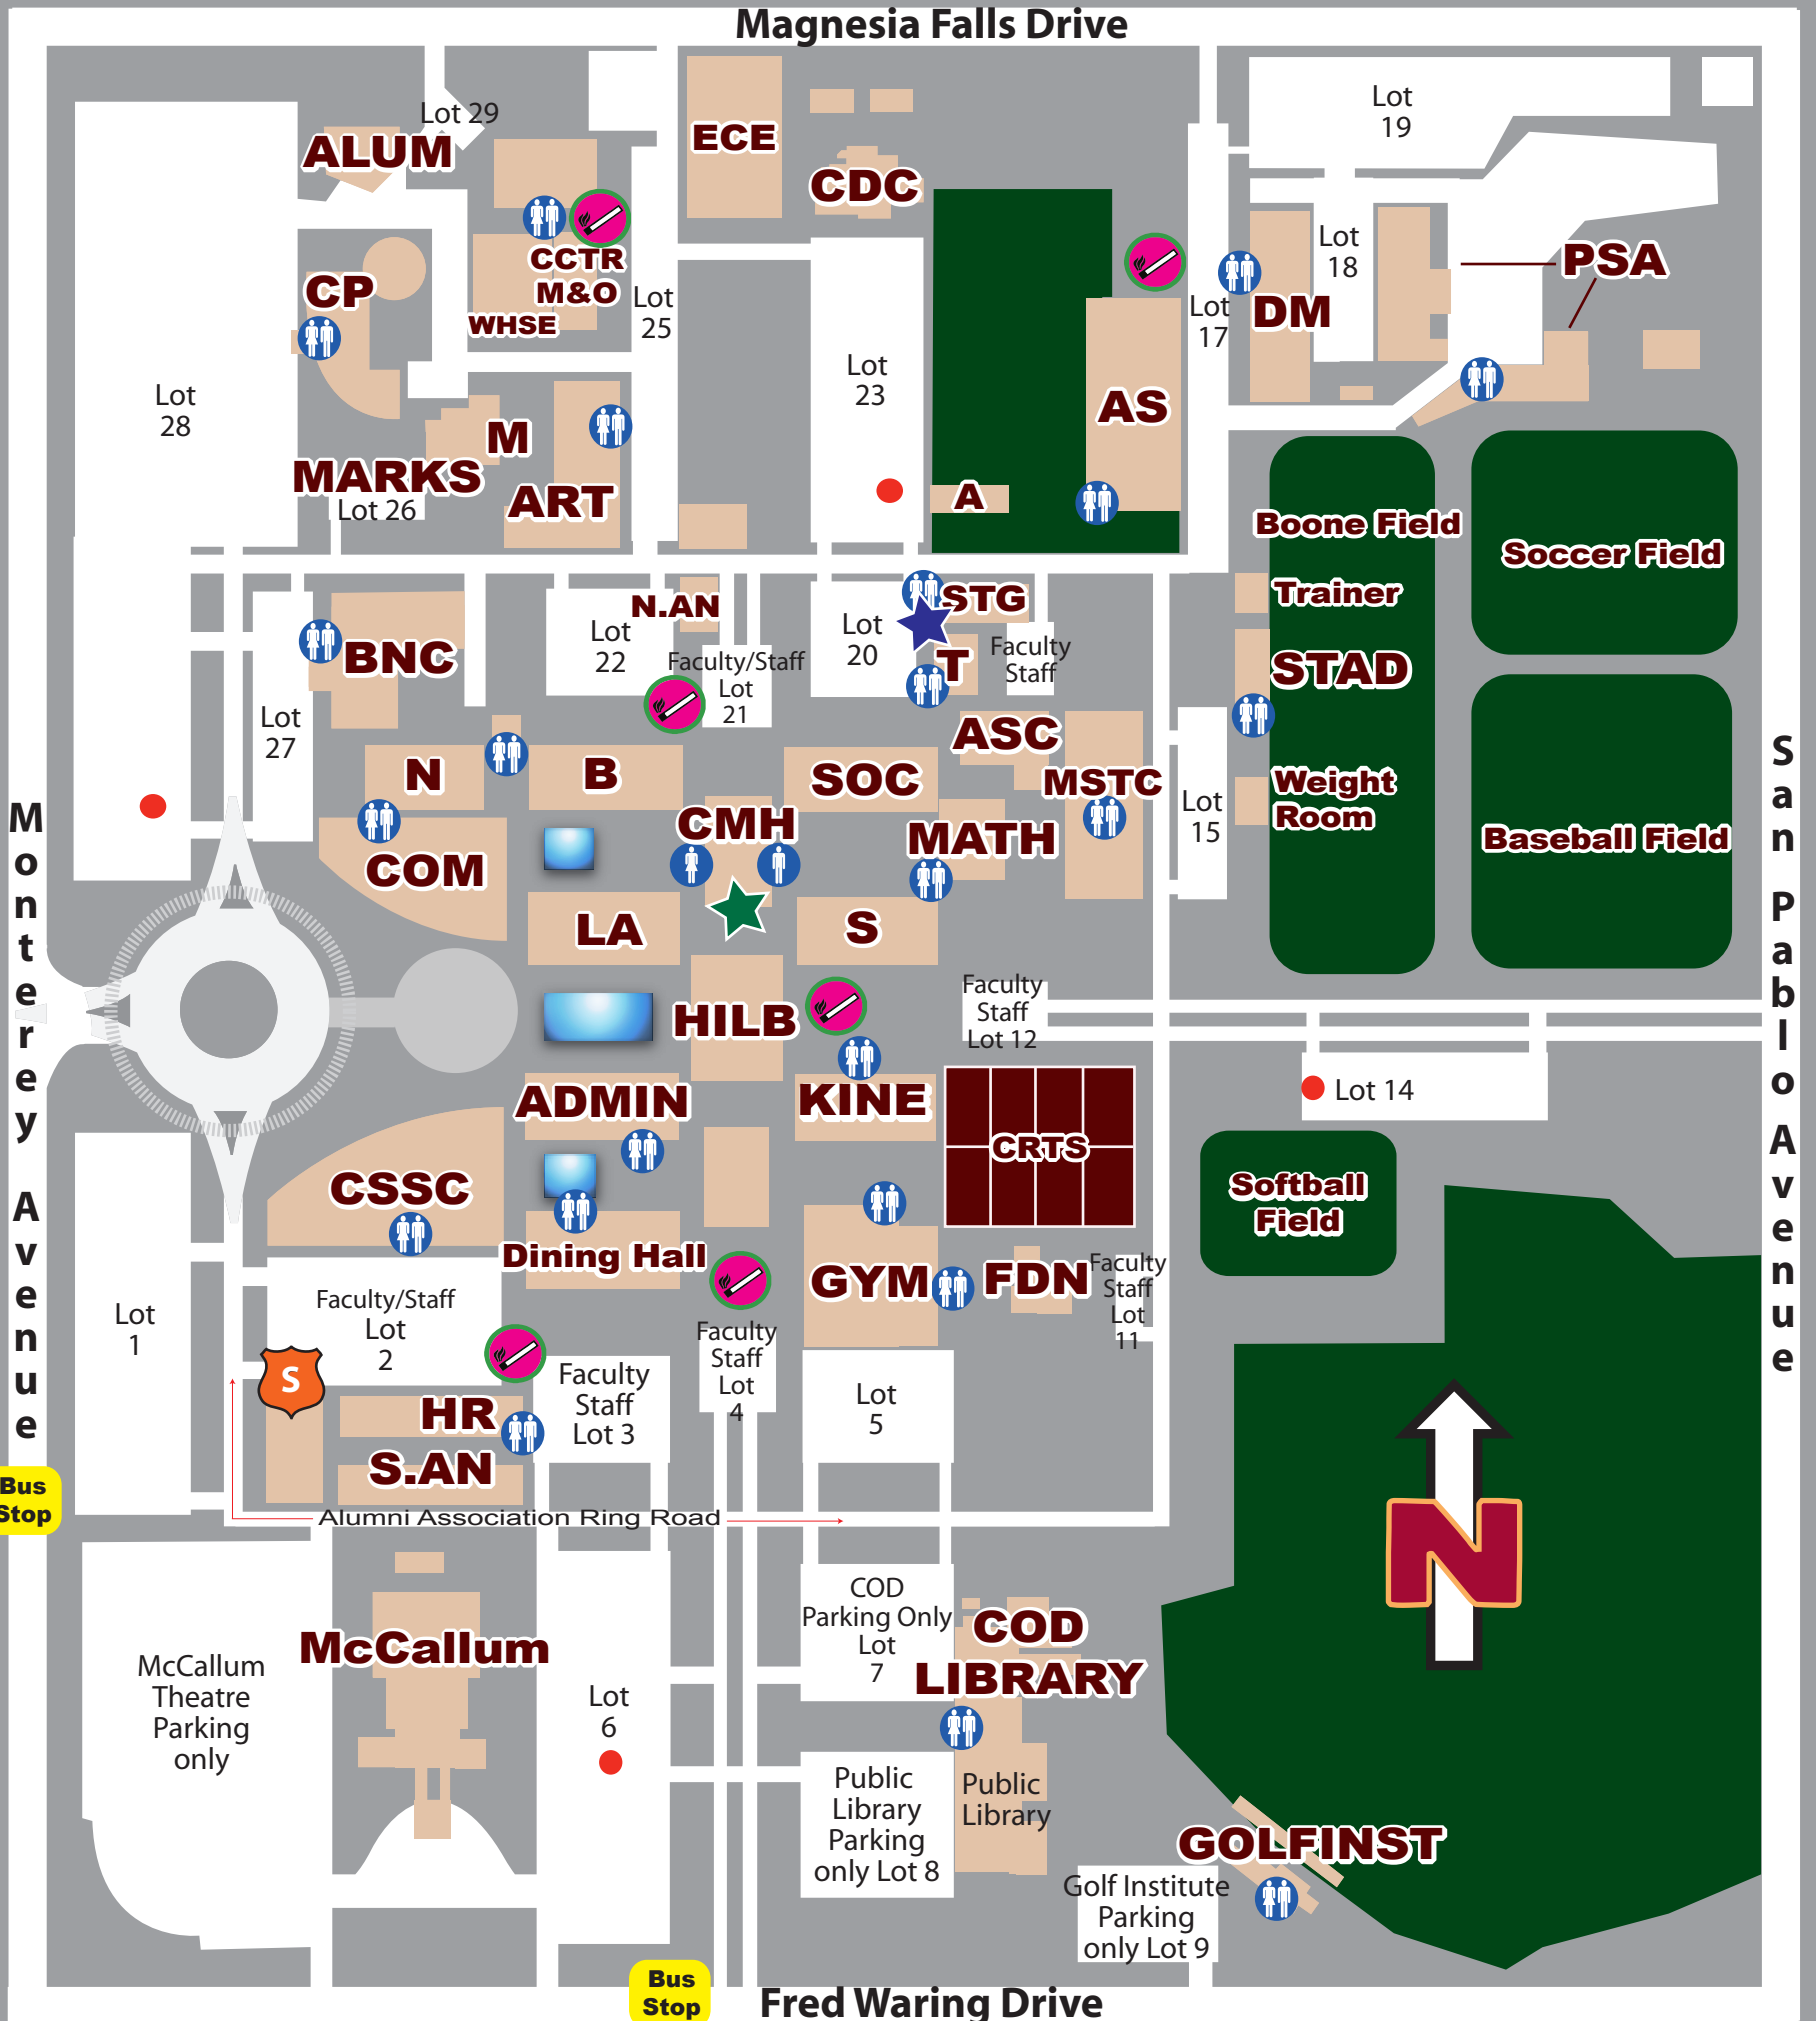

COLLEGE of the DESERT

Campus Guide

● Self Serve One-Day Permit Dispenser

Security

Designated Smoking Areas

Pollock Theatre

Theatre Too